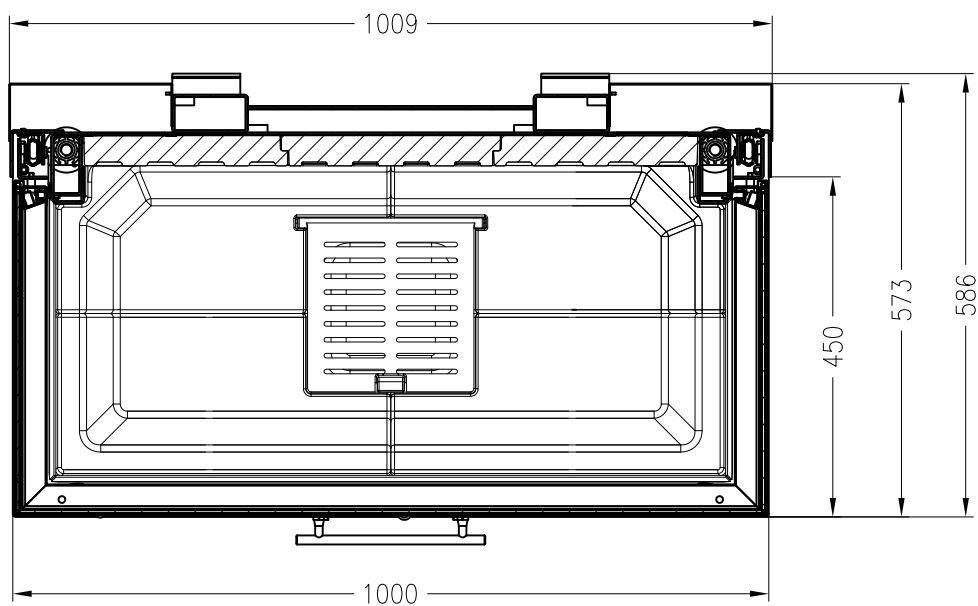

Fireplace insert Arte 3RL-100h-4S 2015 (glass 3 pieces) elevating door

Linear 4S

as at: 02/2015

front view
M~1:20

side view
M~1:20

horizontal section
M~1:10

All representations and drawings are protected by applicable copyright laws.
Utilisation or publication, including individual details, only with our written approval.
Technical data subject to change. Errors and omissions excepted.