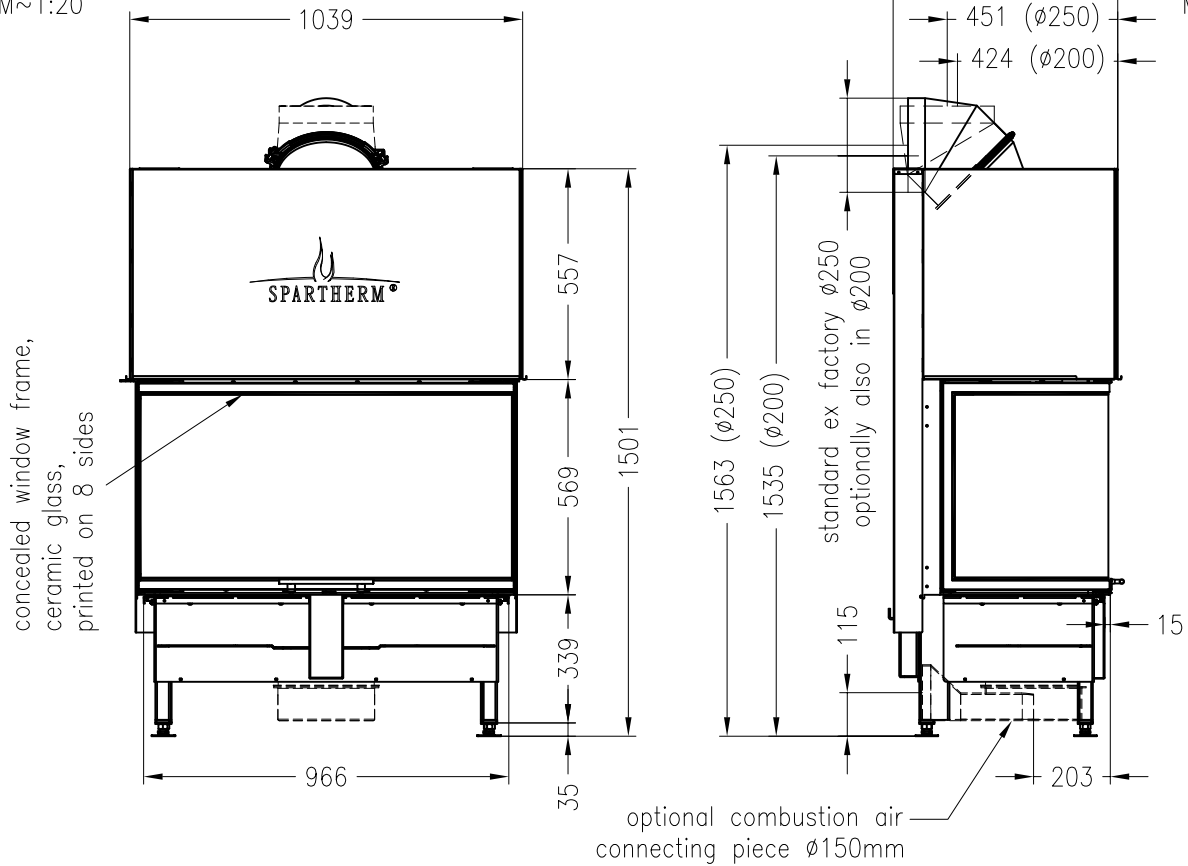

Fireplace insert Arte 3RL-100h-4S 2015 (glass 3 pieces) elevating door

Linear 4S

as at: 02/2015

front view
M~1:20

side view
M~1:20

horizontal section
M~1:10

All representations and drawings are protected by applicable copyright laws.
Utilisation or publication, including individual details, only with our written approval.
Technical data subject to change. Errors and omissions excepted.